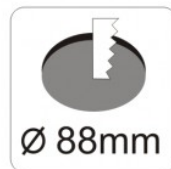

10W LED Downlight

CREE 1x10W, 230V

Catalogue price 75,06 EUR net

Colors  75,06 EUR  75,06 EUR

Luminaire based Downlight 10 watt CREE LED. Bindings are characteristic of small size and powerful light. Diameter of 9.5 cm frame. Available versions 30 and 60 degrees.

Revolution-Tech, ul. Gliwicka 234, 40-860 Katowice, tel. +48 32 750 17 30, fax +48 32 750 17 41
www.revolution-tech.com, info@revolution-tech.com

Specifications

LED quantity	1 pc
LED type	10W
LED manufacturer / country	CREE / USA
The average lifetime of LEDs	100,000 h
Waterproof	not
IP protection	IP20
Housing	plastic + metal
Net dimensions	9.5 / 15.0 / 9.0 cm
Gross weight	0.6 kg
Net weight	0.5 kg
Warranty	24 mths

	WW	CW
Voltage	230 V	230 V
Current	AC	AC
Power consumption	11.5 W	11.5 W
Luminous flux	450 lm	530 lm
Light angle	60 °	60 °
Color temperature	3,000 K	6,000 K