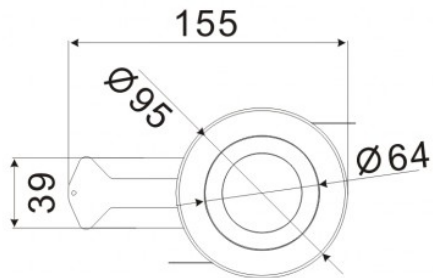

10W LED Downlight

CREE 1x10W, 230V

Catalogue price 75,06 EUR net

Colors  75,06 EUR  75,06 EUR

Luminaire based Downlight 10 watt CREE LED. Bindings are characteristic of small size and powerful light. Diameter of 9.5 cm frame. Available versions 30 and 60 degrees.

Revolution-Tech, ul. Gliwicka 234, 40-860 Katowice, tel. +48 32 750 17 30, fax +48 32 750 17 41
www.revolution-tech.com, info@revolution-tech.com

Specifications

LED quantity	1 pc
LED type	10W
LED manufacturer / country	CREE / USA
The average lifetime of LEDs	100,000 h
Waterproof	not
IP protection	IP20
Housing	plastic + metal
Net dimensions	9.5 / 15.0 / 9.0 cm
Gross weight	0.6 kg
Net weight	0.5 kg
Warranty	24 mths

	WW	CW
Voltage	230 V	230 V
Current	AC	AC
Power consumption	11.5 W	11.5 W
Luminous flux	450 lm	530 lm
Light angle	60 °	60 °
Color temperature	3,000 K	6,000 K