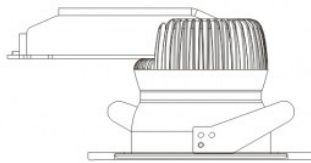

10W LED Downlight

CREE 1x10W, 230V

Catalogue price 75,06 EUR net

Colors  75,06 EUR  75,06 EUR

Luminaire based Downlight 10 watt CREE LED. Bindings are characteristic of small size and powerful light. Diameter of 9.5 cm frame. Available versions 30 and 60 degrees.

Revolution-Tech, ul. Gliwicka 234, 40-860 Katowice, tel. +48 32 750 17 30, fax +48 32 750 17 41
www.revolution-tech.com, info@revolution-tech.com

Specifications

LED quantity	1 pc
LED type	10W
LED manufacturer / country	CREE / USA
The average lifetime of LEDs	100,000 h
Waterproof	not
IP protection	IP20
Housing	plastic + metal
Net dimensions	9.5 / 15.0 / 9.0 cm
Gross weight	0.6 kg
Net weight	0.5 kg
Warranty	24 mths

	WW	CW
Voltage	230 V	230 V
Current	AC	AC
Power consumption	11.5 W	11.5 W
Luminous flux	450 lm	530 lm
Light angle	60 °	60 °
Color temperature	3,000 K	6,000 K